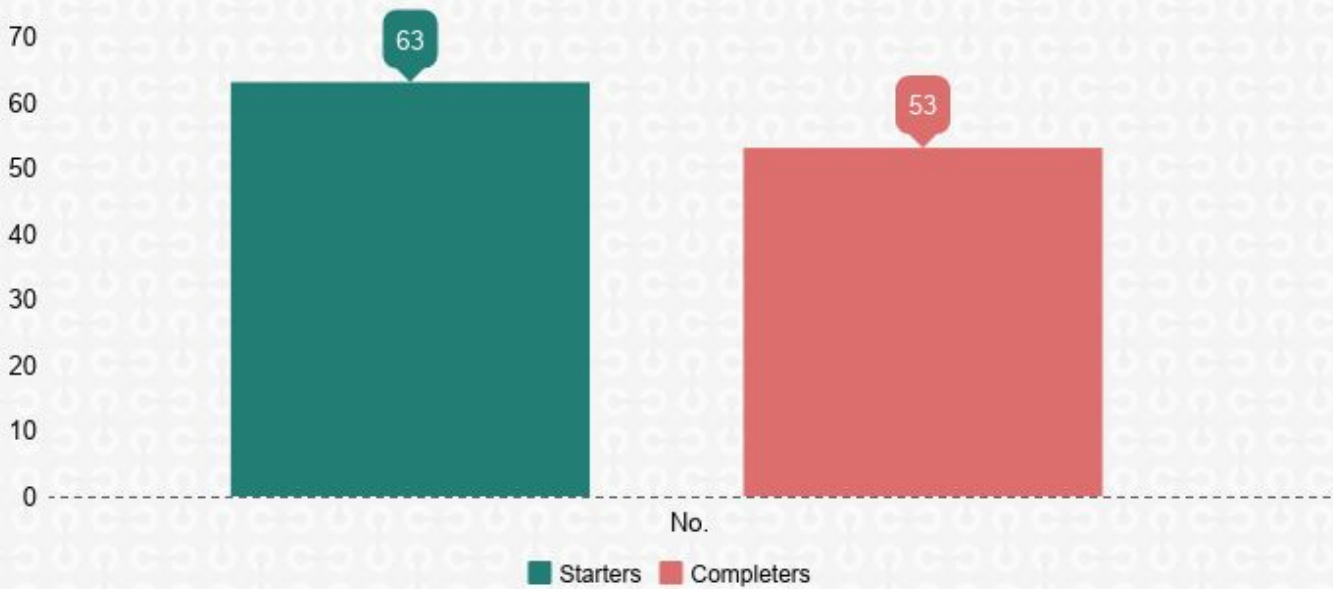

Volunteer Programme Stats

Jan 2017 - Dec 2017

Start on Programme vs Completers of Programme

Volunteer Age Ranges

Gender Mix

Length of Unemployment

Levels of Education

Health Conditions