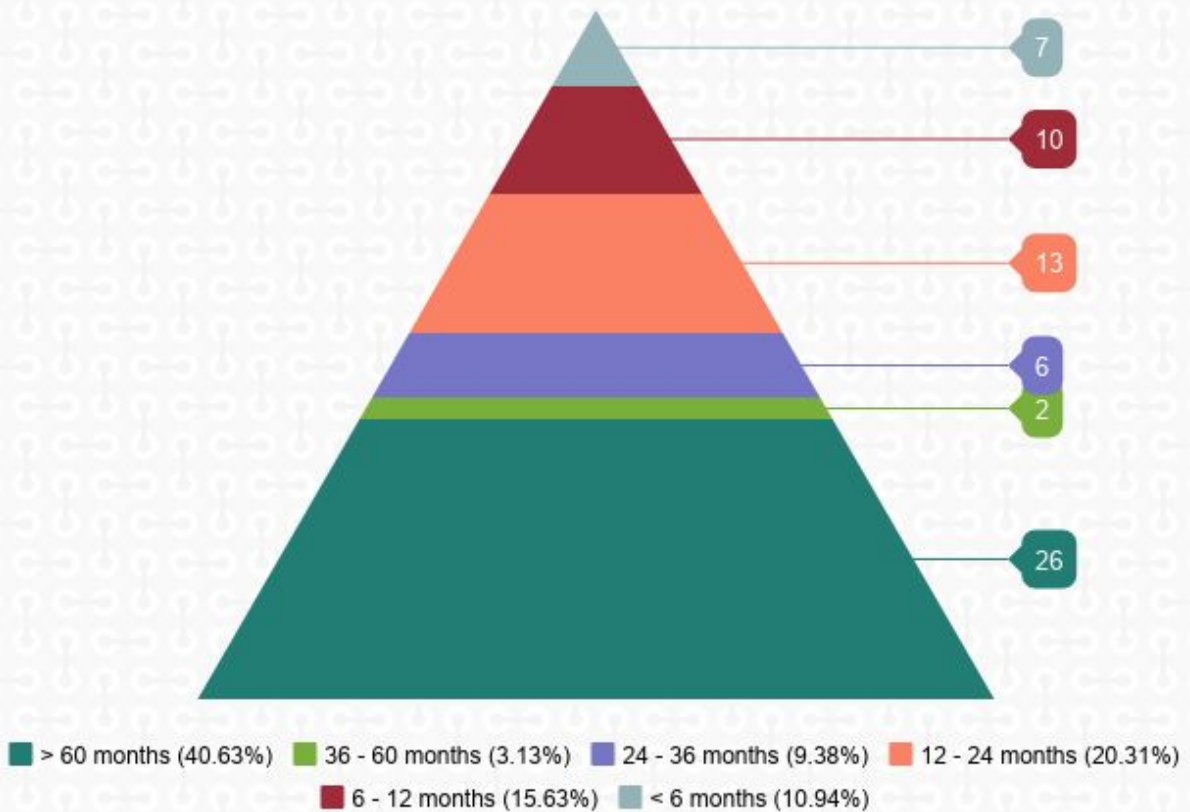

Volunteer Programme Stats

Jan 2017 - Dec 2017

Start on Programme vs Completers of Programme

Volunteer Age Ranges

Gender Mix

Length of Unemployment

Levels of Education

Health Conditions