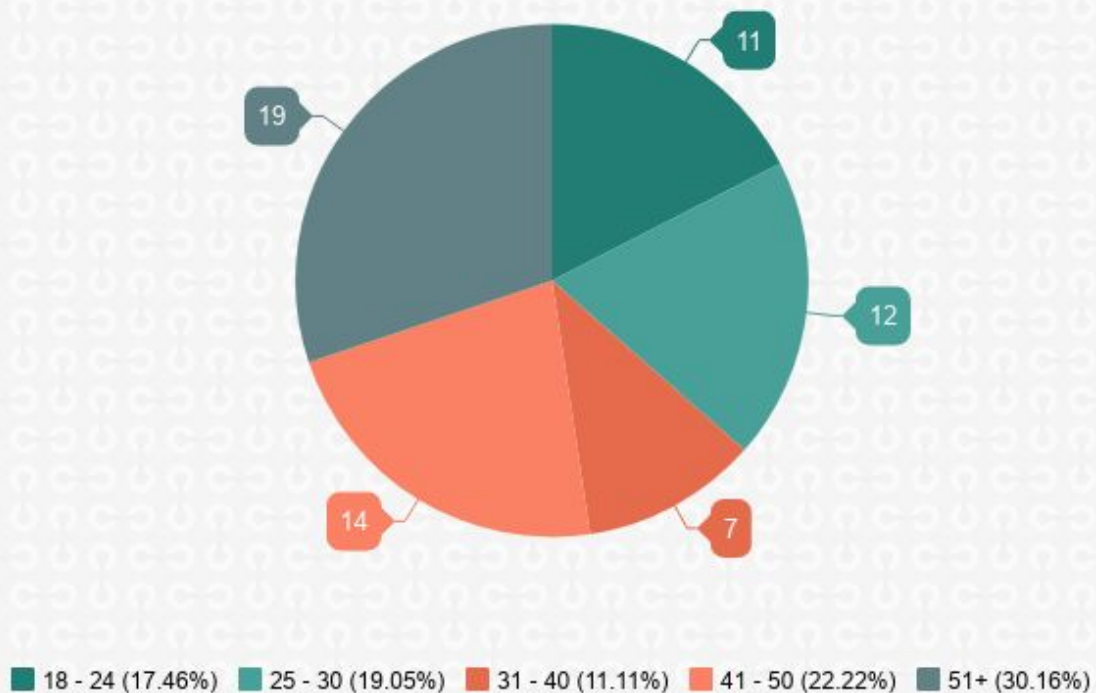

Volunteer Programme Stats

Jan 2017 - Dec 2017

Start on Programme vs Completers of Programme

Volunteer Age Ranges

Gender Mix

Length of Unemployment

Levels of Education

Health Conditions