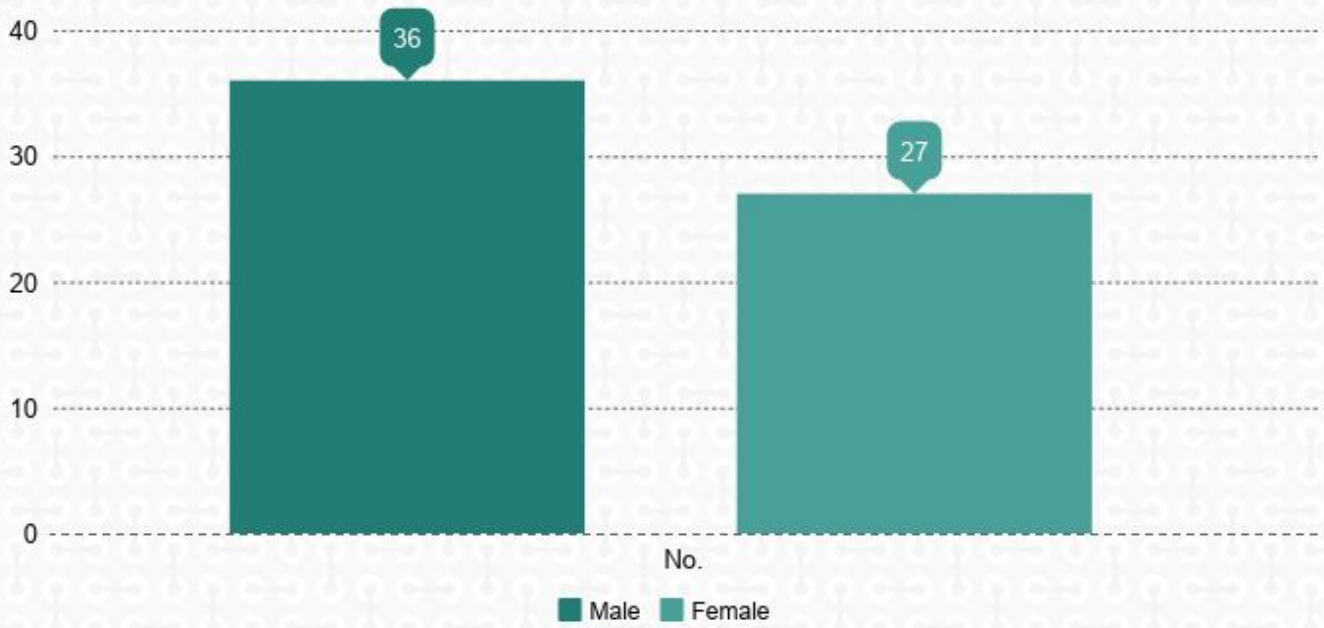

Volunteer Programme Stats

Jan 2017 - Dec 2017

Start on Programme vs Completers of Programme

Volunteer Age Ranges

Gender Mix

Length of Unemployment

Levels of Education

Health Conditions