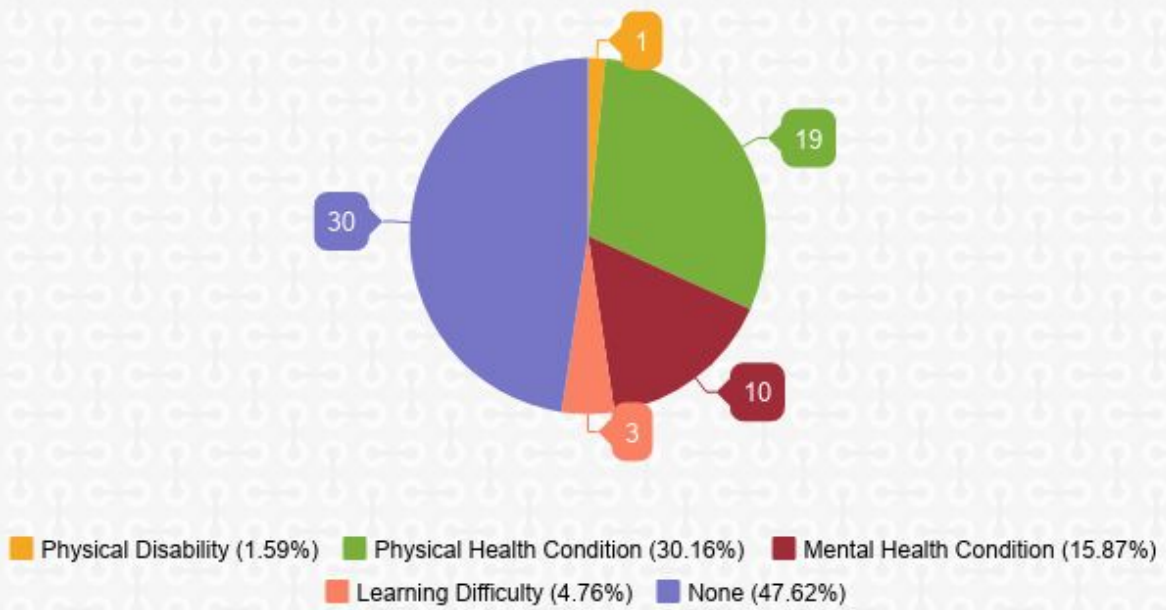

Volunteer Programme Stats

Jan 2017 - Dec 2017

Start on Programme vs Completers of Programme

Volunteer Age Ranges

Gender Mix

Length of Unemployment

Levels of Education

Health Conditions