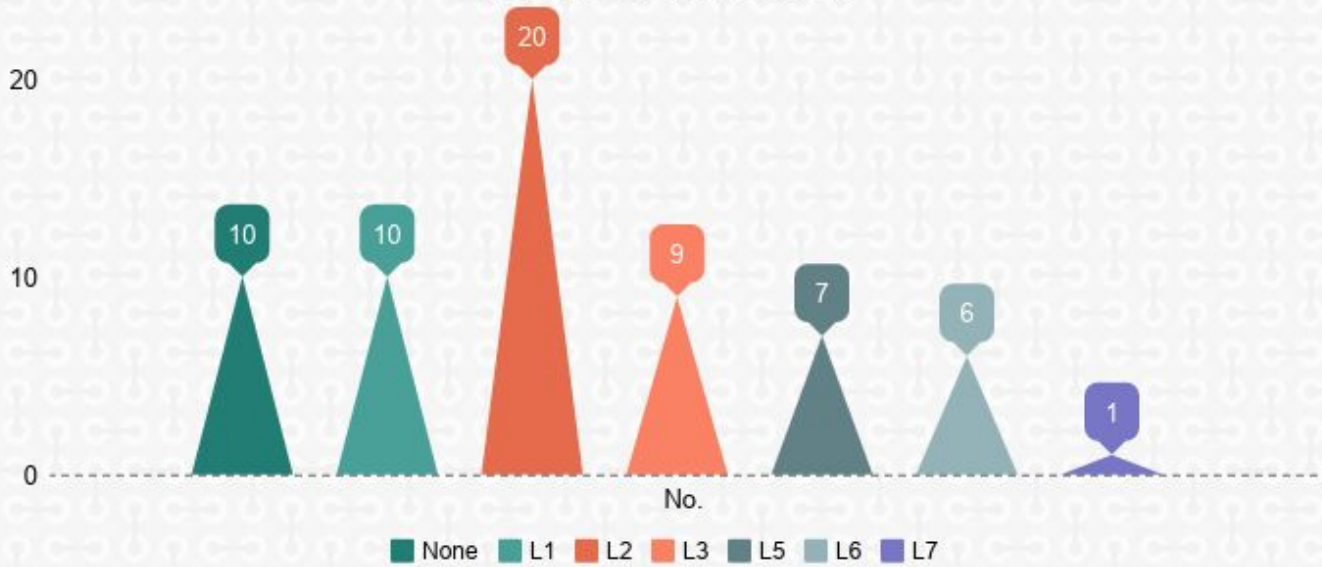

Volunteer Programme Stats

Jan 2017 - Dec 2017

Start on Programme vs Completers of Programme

Volunteer Age Ranges

Gender Mix

Length of Unemployment

Levels of Education

Health Conditions